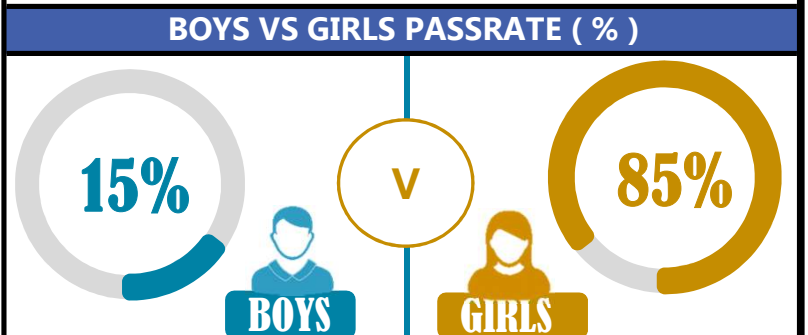

OVERALL GRADE ANALYSIS	NO.	SEATED	%
A	5	20	25%
B	15		75%
C	0		0%
D	0	0	0%
E	0		0%

OVERALL PERFORMANCE ANALYSIS		
REGISTERED	21	100%
SEATED	20	95%
ABSENTEES	1	5%
PASSED	20	95%
FAILED	0	0%