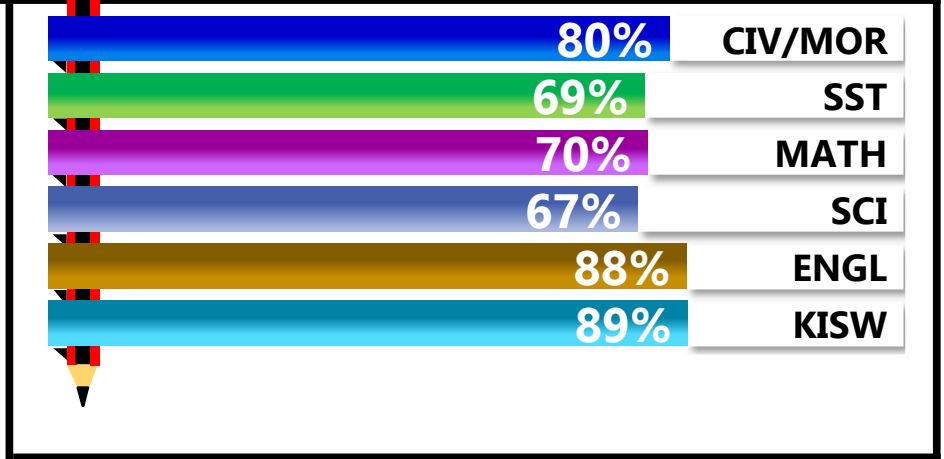

BLESSED MABUBA			
REGION: DODOMA		SCHOOL AVERAGE	231.5	OVERALL GRADE	
DISTRICT: DODOMA MJINI				B	
				CATEGORY	
				BELOW 40	

SUBJECT PERFORMANCE ANALYSIS

SUBJECT NAME	AVG	%	RNK
KISWAHILI	44.5	89%	1
ENGLISH	44.1	88%	2
CIVIC & MORAL	39.8	80%	3
MATHEMATICS	35.2	70%	4
SOCIAL STUDIES	34.6	69%	5
SCIENCE	33.4	67%	6
BOYS/GIRLS PASS RATE	STD	AVG	%
BOYS	3	0.15	15%
GIRLS	18	0.85	85%

GRADE ANALYSIS SUMMARY					
SUBJECT NAME/GRADE	A	B	C	D	E
MATHEMATICS	6	8	6	0	0
KISWAHILI	18	2	0	0	0
ENGLISH	16	4	0	0	0
SCIENCE	1	16	2	0	0
SOCIAL STUDIES	2	14	4	0	0
CIVIC AND MORAL	7	12	0	0	0